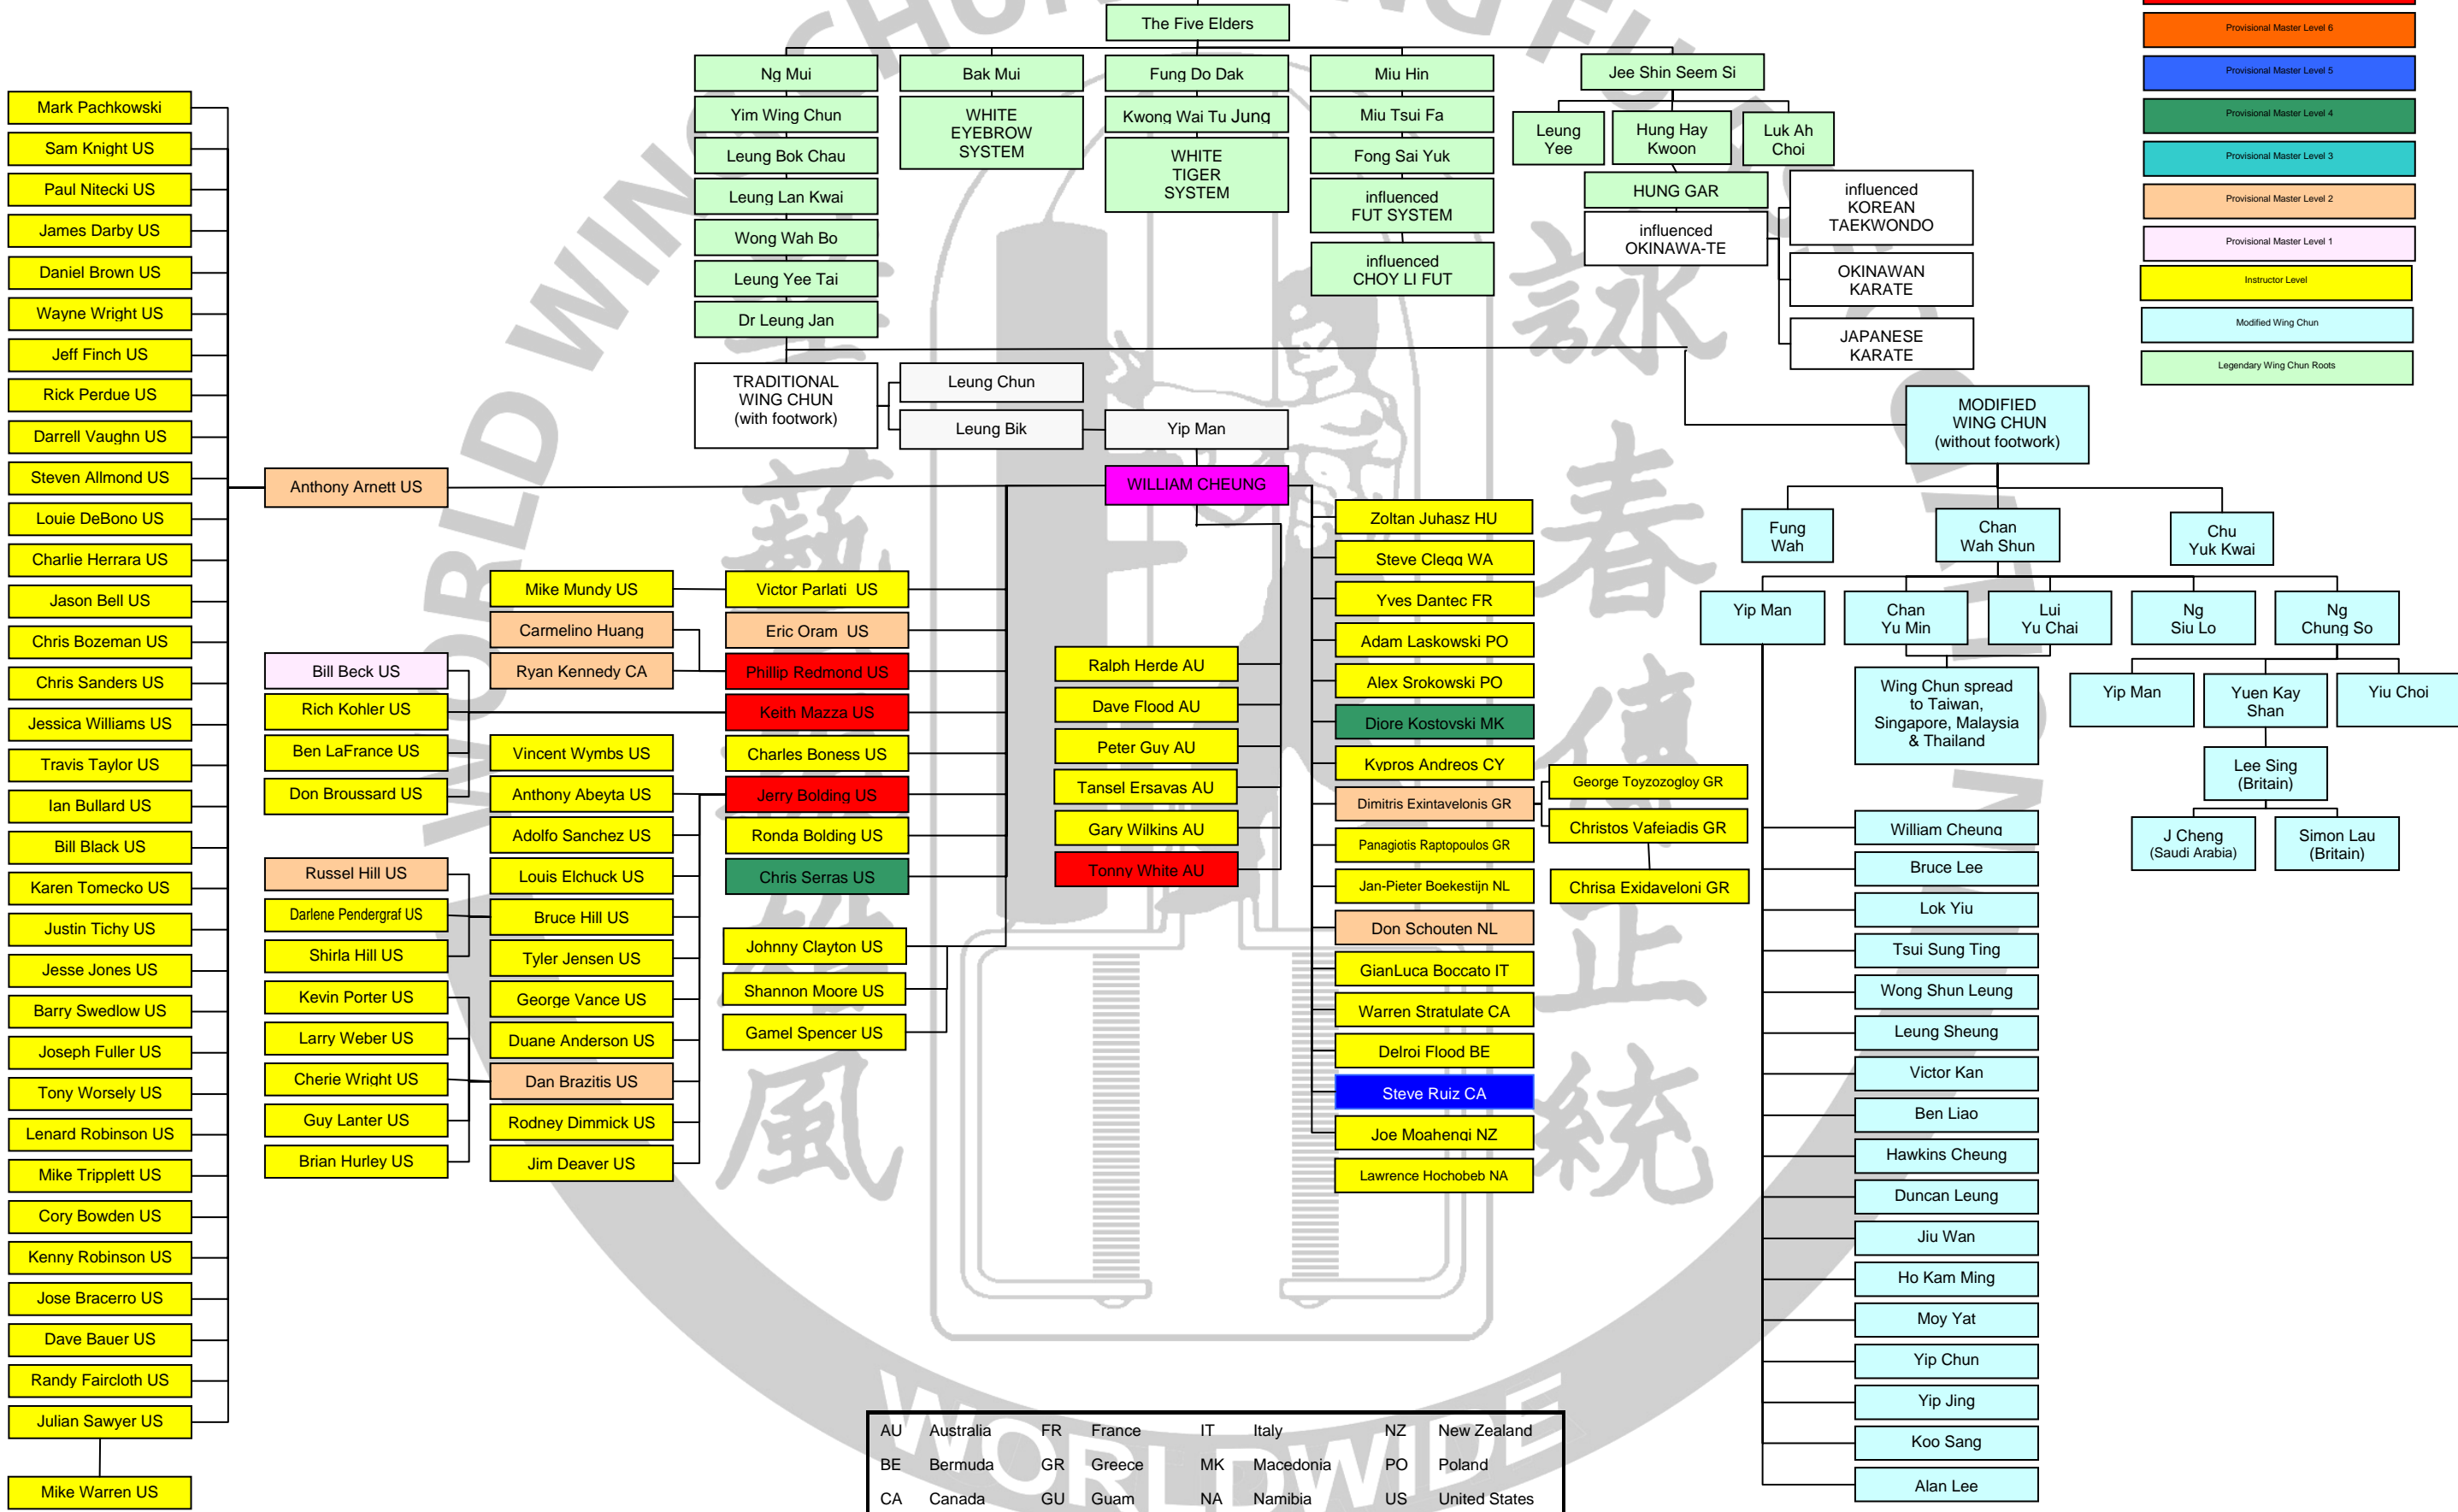

**SOUTHERN SHAOLIN TEMPLE**  
Fok Kin, China

AU	Australia	FR	France	IT	Italy	NZ	New Zealand
BE	Bermuda	GR	Greece	MK	Macedonia	PO	Poland
CA	Canada	GU	Guam	NA	Namibia	US	United States
CY	Cyprus	HU	Hungary	NL	Netherlands	WA	Wales