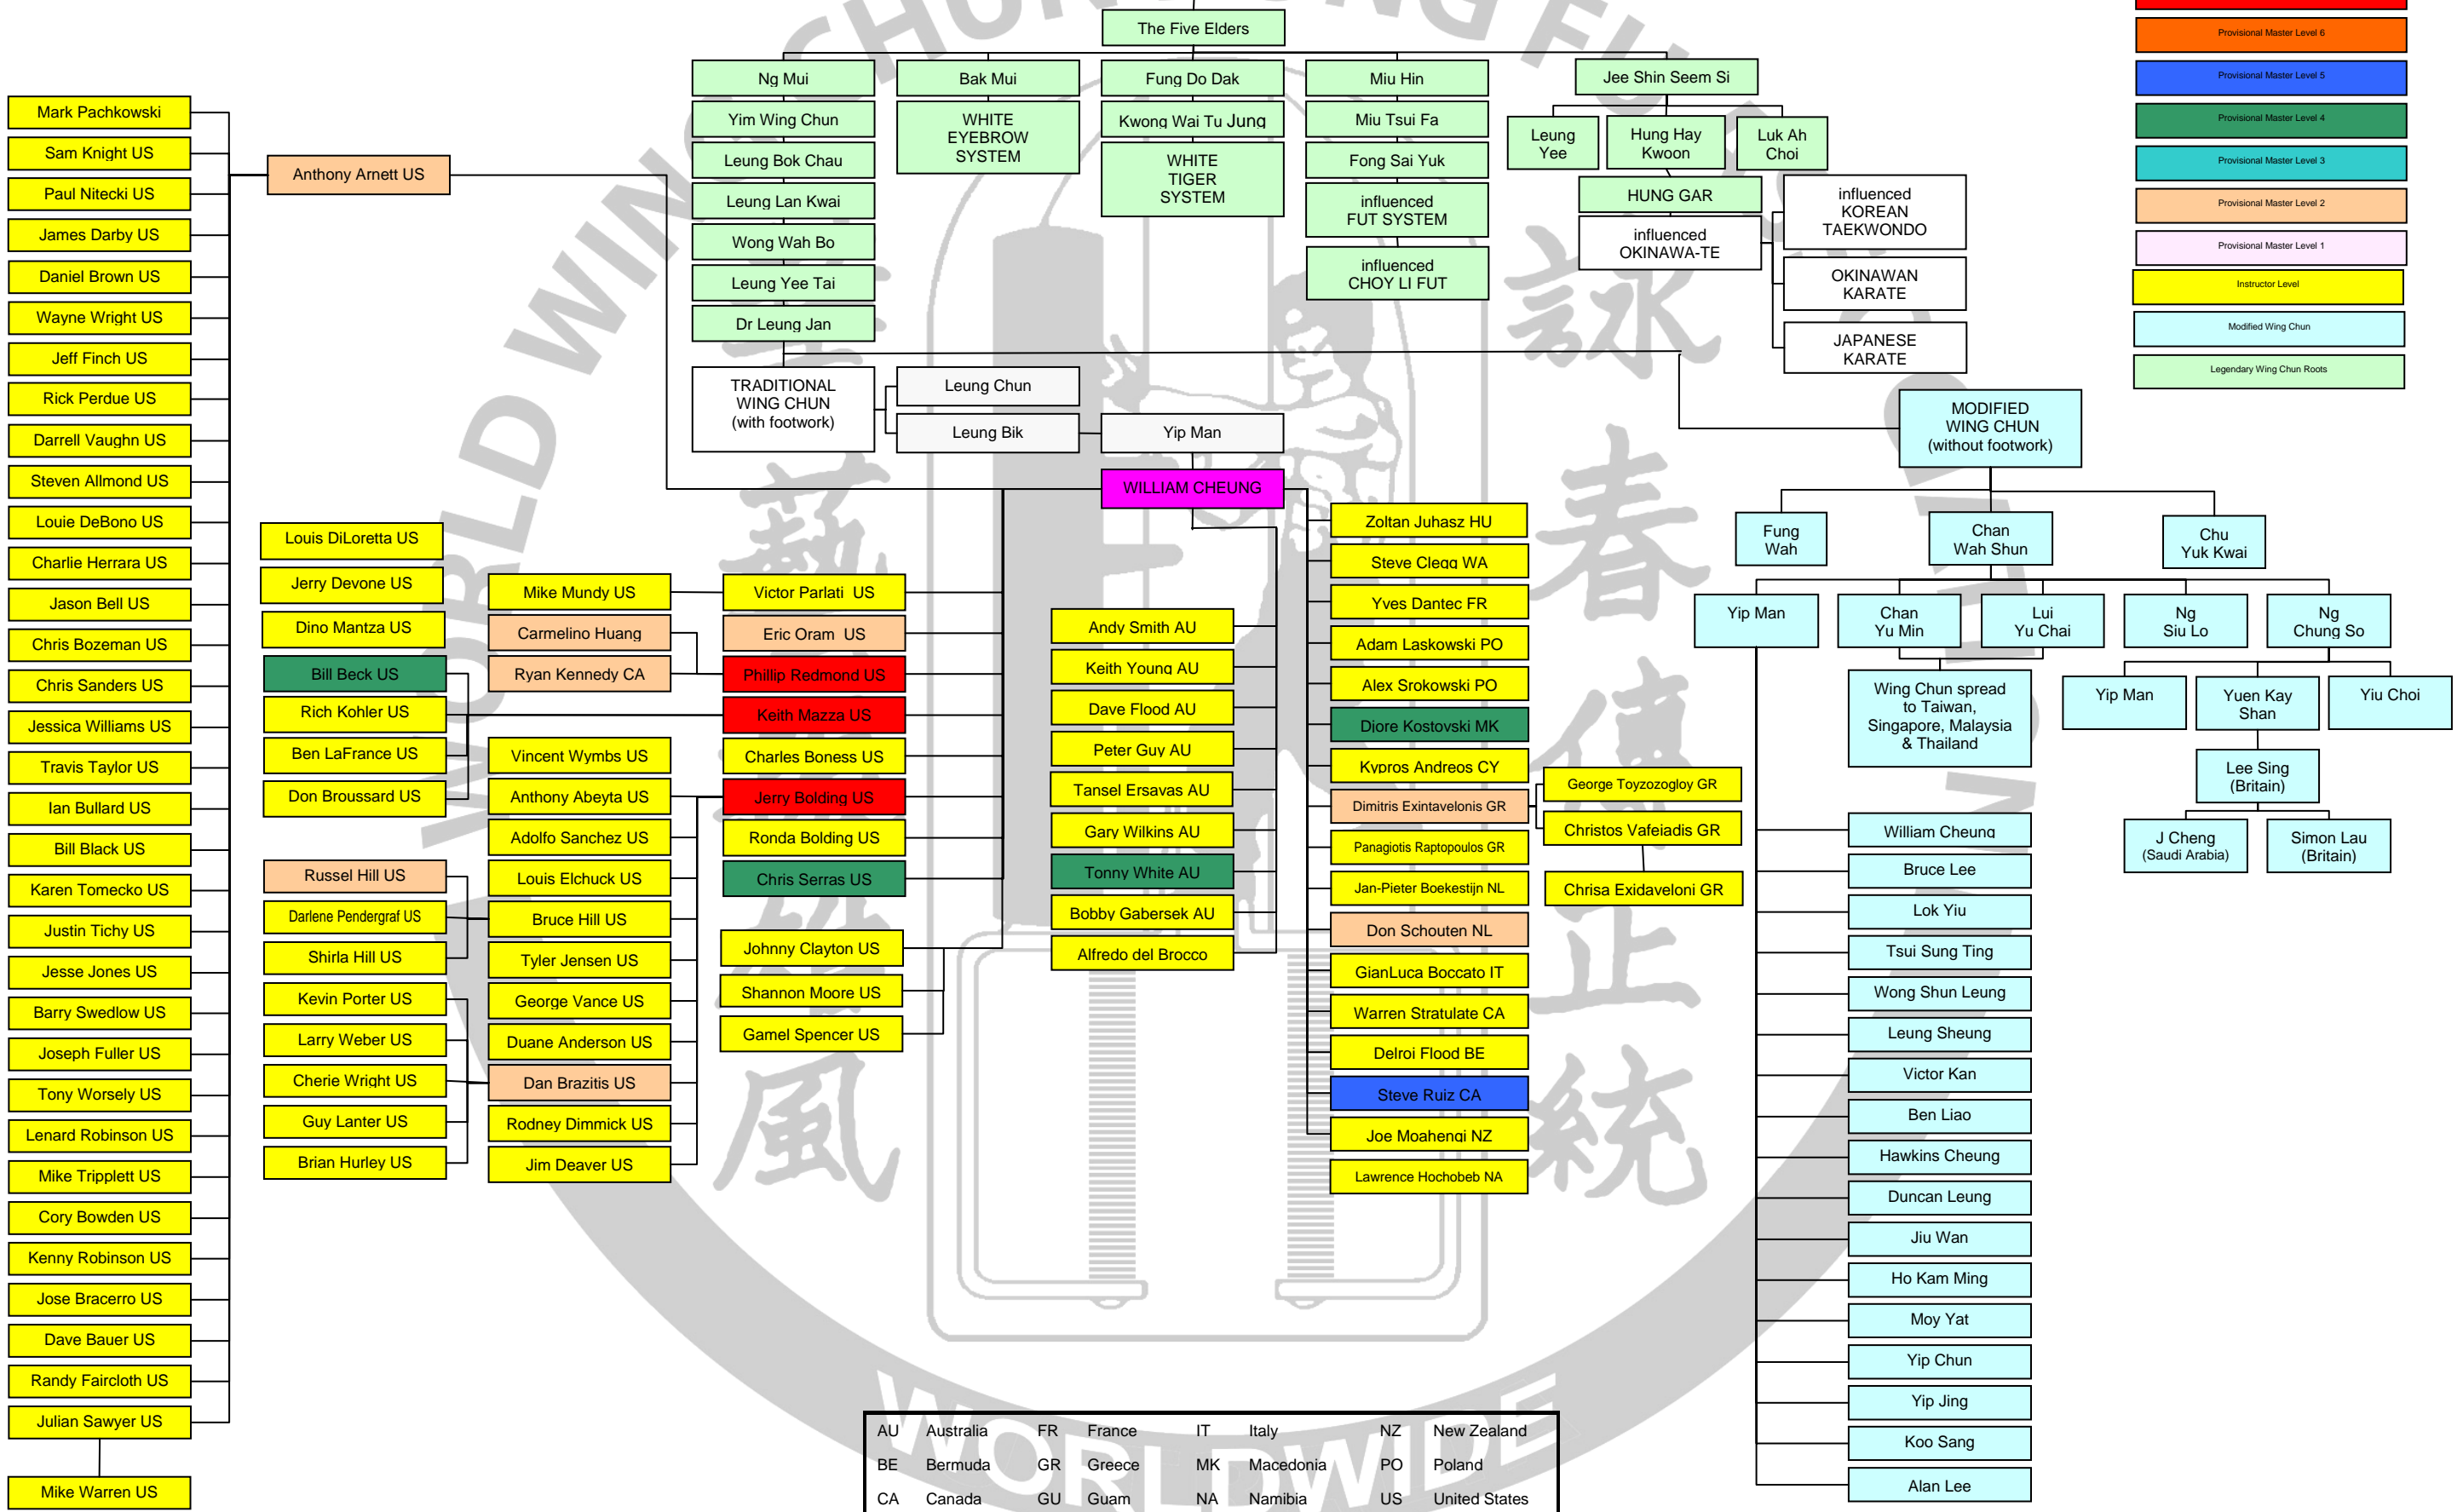

SOUTHERN SHAOLIN TEMPLE
Fok Kin, China

- Grandmaster
- Master Level
- Provisional Master Level 6
- Provisional Master Level 5
- Provisional Master Level 4
- Provisional Master Level 3
- Provisional Master Level 2
- Provisional Master Level 1
- Instructor Level
- Modified Wing Chun
- Legendary Wing Chun Roots

AU	Australia	FR	France	IT	Italy	NZ	New Zealand
BE	Bermuda	GR	Greece	MK	Macedonia	PO	Poland
CA	Canada	GU	Guam	NA	Namibia	US	United States
CY	Cyprus	HU	Hungary	NL	Netherlands	WA	Wales